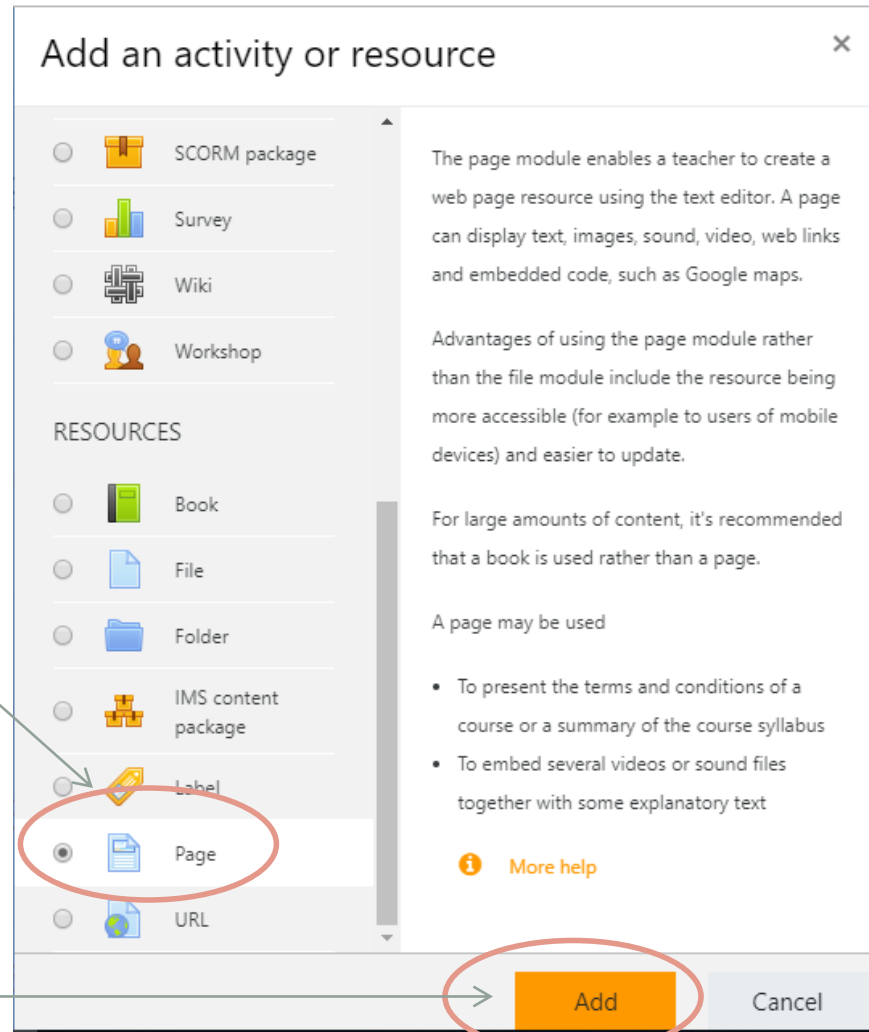

Langkah

- Step no 1 bisa dilihat pada file 01 Login.pdf
- Step 2-4 bisa dilihat pada file 02 Resource dan Activity

Pilih Page

Pada Dialog Add Activity or Resource Chooser :

1. Pilih Page
2. Klik Add

Isi General Section

At the bottom of the 'General' section, there is a checkbox labeled 'Display description on course page' which is currently unchecked.

Isi Content Section

- Masukkan materi kuliah pada Page Content

The screenshot shows a Moodle course page editor interface. At the top, the user's name "Elena" is displayed on the left, and "Prof. Dr. Ir. Ismanto Hadi Santoso, M.S." is on the right. The left sidebar contains a navigation menu with items: "2018_2_41_EKU-816_F", "Participants", "Badges", "Competencies", "Grades", "General" (highlighted in orange), "Topic 1", "Topic 2", "Topic 3", "Topic 4", "Dashboard", "Site home", and "Calendar". The main content area is titled "Content" and shows "Page content" with a red information icon. A rich text editor toolbar is visible, containing icons for undo, font color, bold, italic, bulleted list, numbered list, link, unlink, image, video, audio, and help. The text area contains the following paragraph: "Suatu cabang ilmu ekonomi yang menganalisis masalah-masalah yang dihadapi oleh negara-negara sedang berkembang dan mendapatkan cara-cara untuk mengatasi masalah-masalah tersebut supaya negara-negara berkembang dapat membangun ekonominya dengan lebih cepat lagi." Below the editor, there are four expandable sections: "Appearance", "Common module settings", "Restrict access", and "Activity completion".