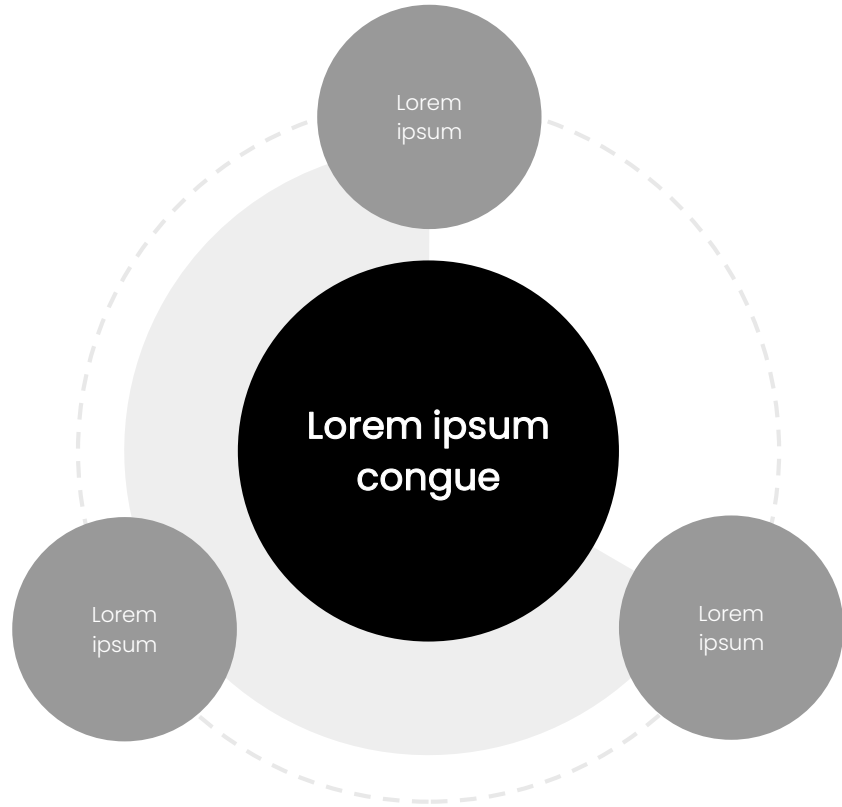

Use
diagrams to
explain your
ideas

And tables to compare data

	A	B	C
Yellow	10	20	7
Blue	30	15	10
Orange	5	24	16